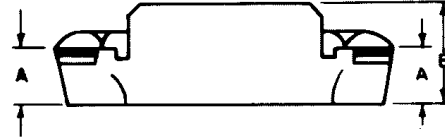

QUICK CHANGE COMBINATION CARBIDE INSERT CUTTING TOOLS WITH ADJUSTABLE CHIPBREAKER

#16

COMBINATION TURNING AND FACING HOLDER FOR CARBIDE TRIANGULAR INSERTS

Accommodates standard triangular **positive** rake carbide inserts. Unique design permits both right hand and left hand turning and facing. Supplied with fully adjustable carbide chipbreakers and carbide shims to protect the holder.

REPLACEMENT ADJUSTABLE CARBIDE CHIPBREAKER

REPLACEMENT CARBIDE SHIM USED UNDER CARBIDE INSERT

ORDER #	DIMENSIONS		
	I.C.	T	R
TPG-322*	3/8	1/8	1/32
TPG-432*	1/2	3/16	1/32

See full selection of inserts on pages 49 - 54.

Inserts are priced individually however, they must be purchased in packages of 10.

BUTTON HEAD CHIPBREAKER/CLAMP SCREW 2 REQ'D/HOLDER

SHIM CLAMP SCREW (SET OF 5)

HEIGHT ADJUSTMENT ASSEMBLY

AXA-AX SERIES

ORDER # AXA-16
PRICE EA. \$176.00