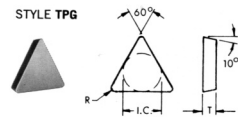

## COMBINATION TURNING AND FACING HOLDER FOR CARBIDE TRIANGULAR INSERTS

Accommodates standard triangular **positive** rake carbide inserts. Unique design permits both right hand and left hand turning and facing. Supplied with fully adjustable carbide chipbreakers and carbide shims to protect the holder.

REPLACEMENT ADJUSTABLE CARBIDE CHIPBREAKER

REPLACEMENT CARBIDE SHIM USED UNDER CARBIDE INSERT

ORDER #	DIMENSIONS		
	I.C.	T	R
TPG-322*	3/8	1/8	1/32
TPG-432*	1/2	3/16	1/32

See full selection of inserts on pages 49 - 54.